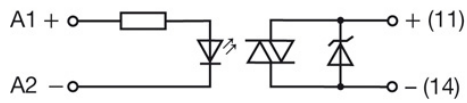

SSS RELAIS 24V/230V 1AAC

Weidmüller Interface GmbH & Co. KG
Klingenbergstraße 16
D-32758 Detmold
Germany
Fon: +49 5231 14-0
Fax: +49 5231 14-292083
www.weidmueller.com

Drawings