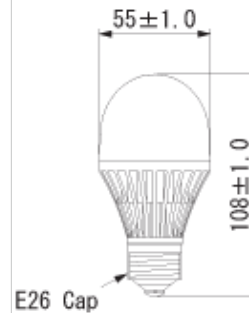

#### 6W Standard Type

Power Consumption	6W
Luminous Flux	335lm
Ra	70
Input Voltage	AC100V
Weight	110g
Cap/Base	E26
Illuminance (Directly Under)	55lx
Lifespan	40,000h

\*Dimming not supported.

External Dimensions (Unit: mm)