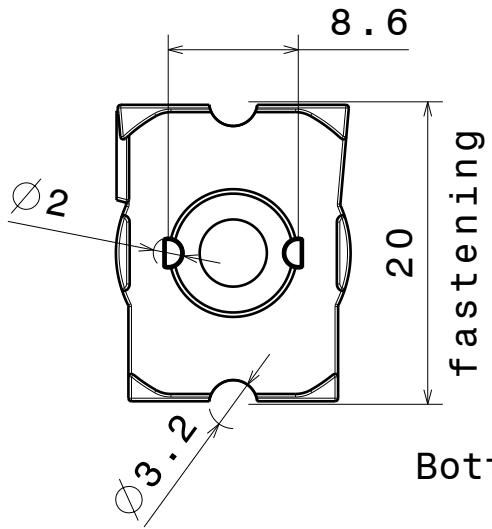

**Product number CA11416_STRADA-T-DN**

Family	Strada	FWHM	Asymmetric degrees
Type	Assembly	Efficiency	92 %
LED	XP-E	cd/lm	-
Color	Clear	Gerber File	Available
Diameter	19.8 x 15.5 mm		
Height	8.75 mm		
Style	Rectang		
Optic Material	PMMA		
Holder Material	-		
Fastening	["tape", "pin", "screw"]		
Status	Production ready		

D C B A

4

Isometric view

Bottom view

3

Beam direction

Front view

2