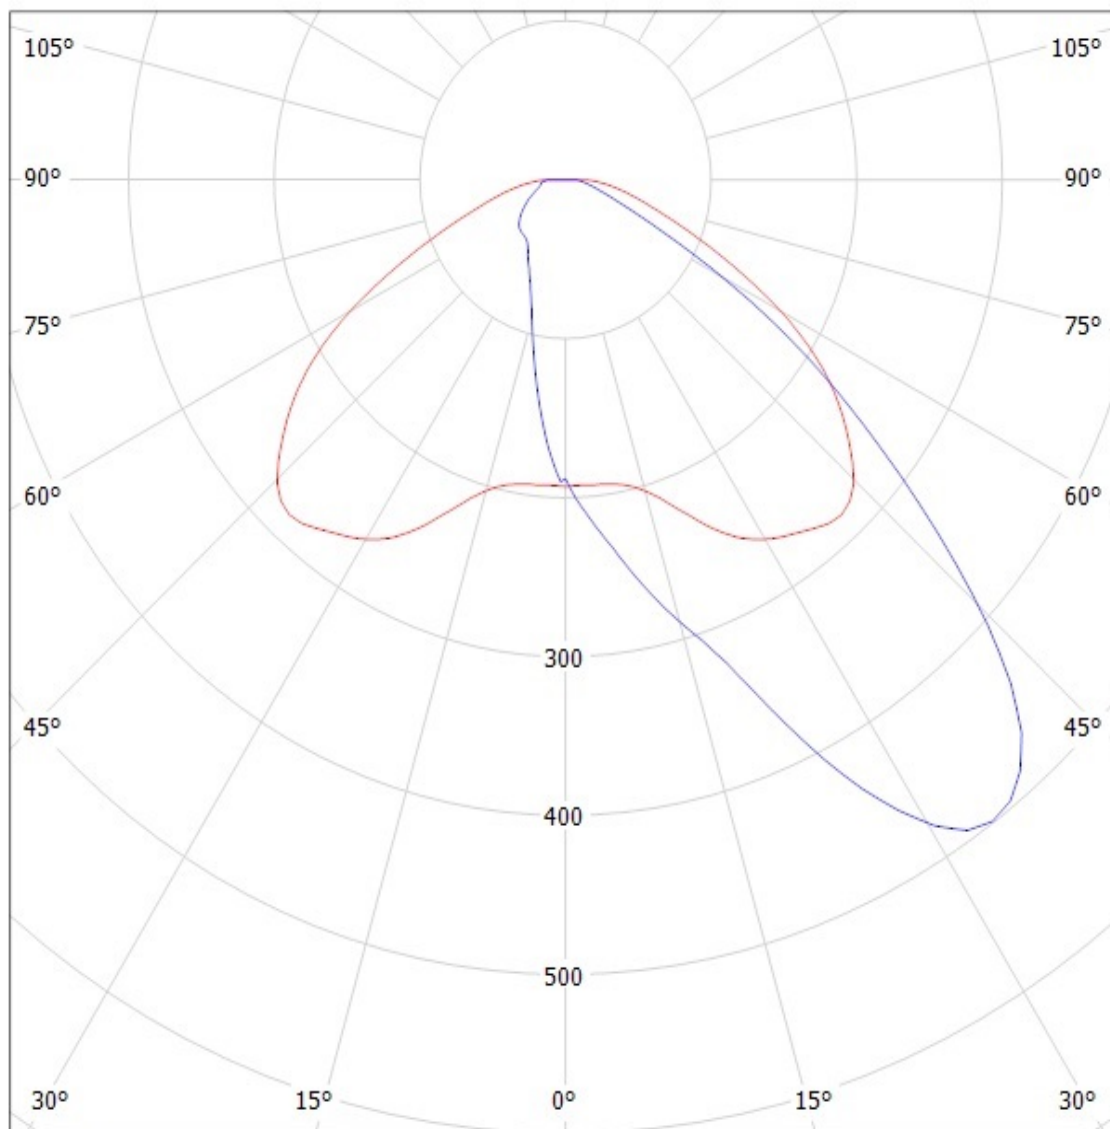

Ledil Oy C11415_Strada-T-DN-XP C11415_Strada-T-DN-XP / LDC (Polar)

Luminaire: Ledil Oy C11415_Strada-T-DN-XP C11415_Strada-T-DN-XP

Lamps: 1 x Cree XP-E (White)

cd/klm

— C0 - C180

— C90 - C270

SIMULATED