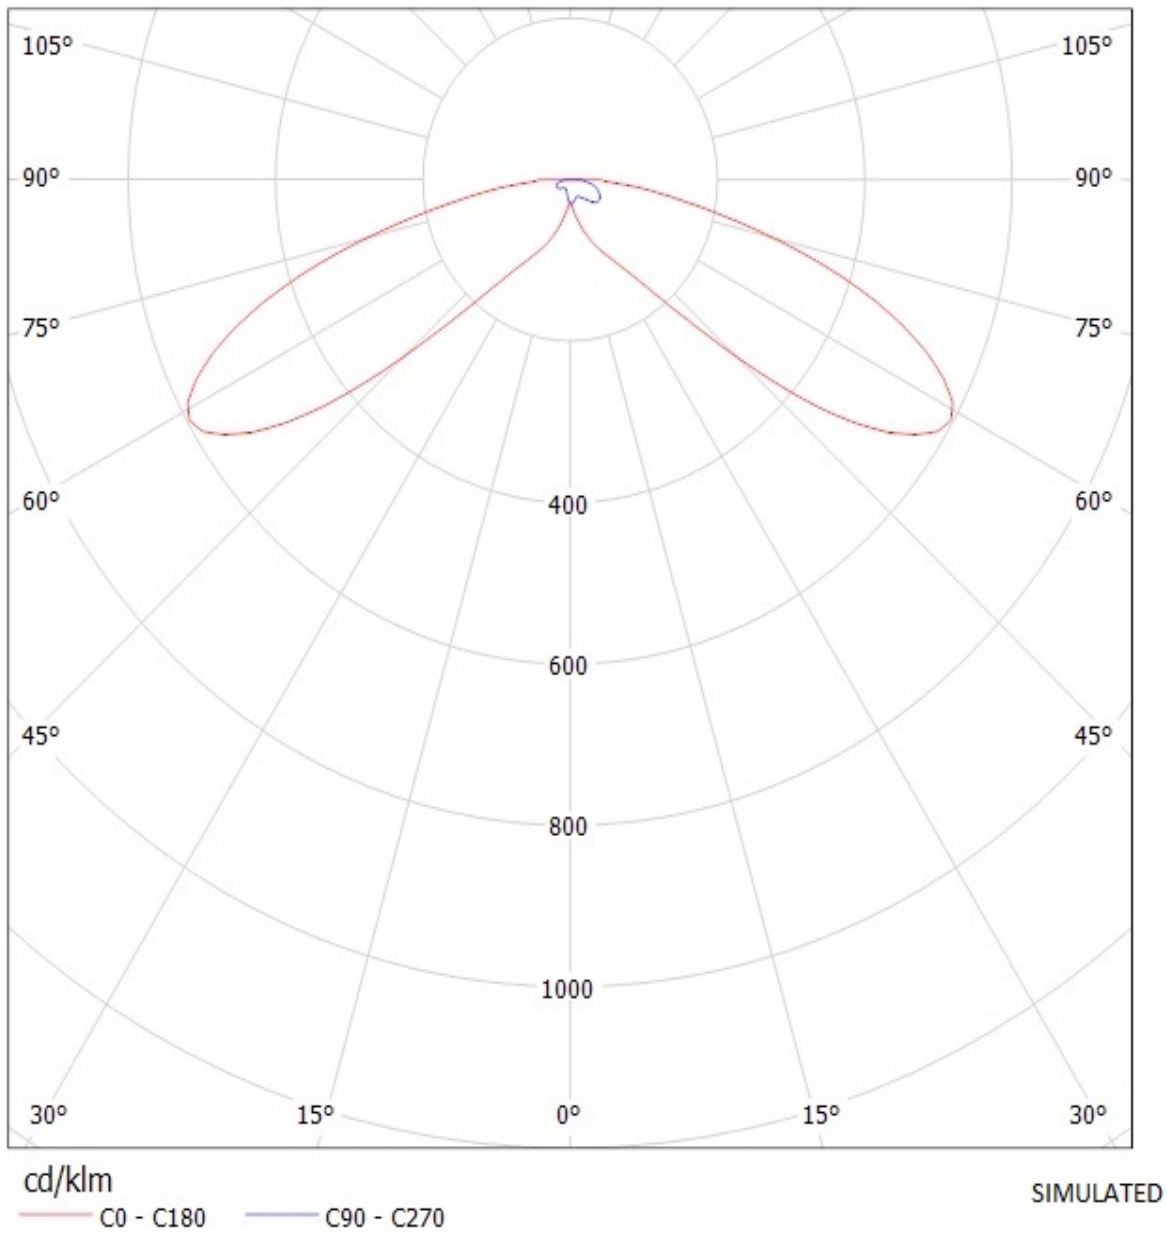

Ledil Oy C11425_Strada-T-DW-XP C11425_Strada-T-DW-XP / LDC (Polar)

Luminaire: Ledil Oy C11425_Strada-T-DW-XP C11425_Strada-T-DW-XP

Lamps: 1 x Cree XP-E (White)