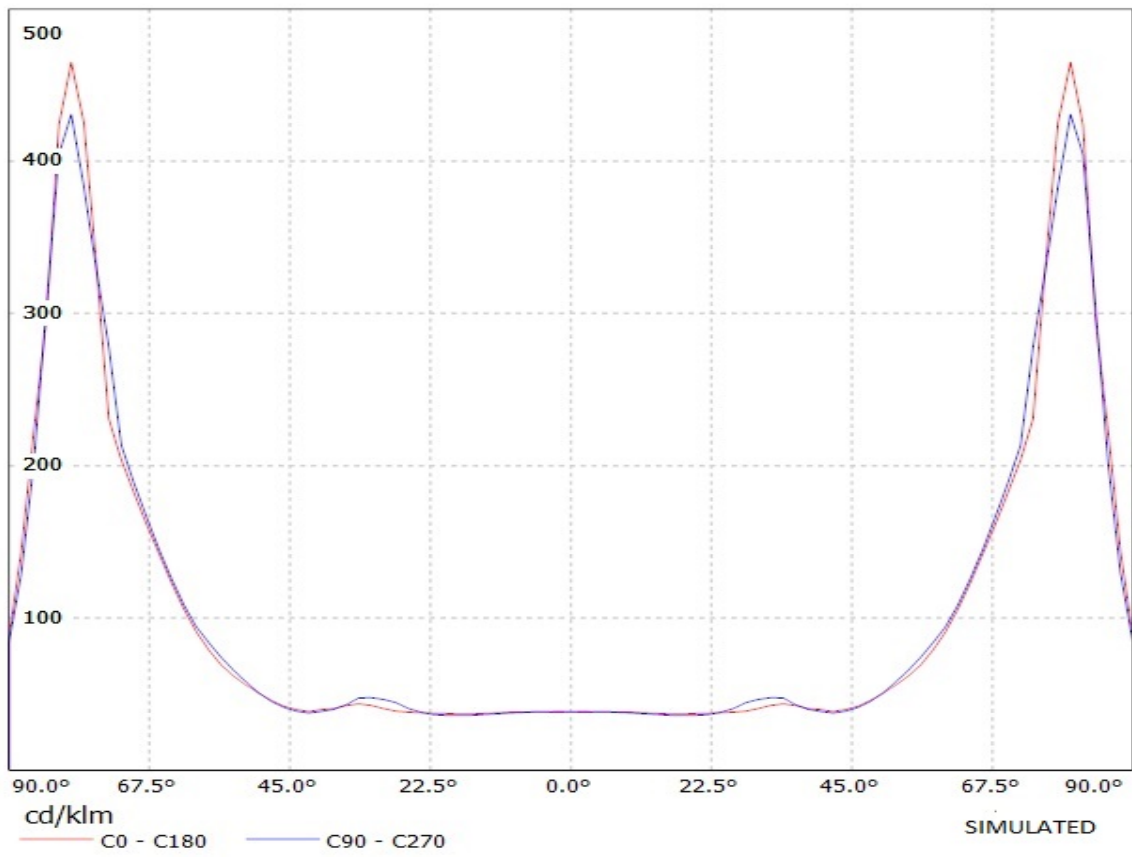

Ledil Oy C11249_Strada-S-XP C11249_Strada-S-XP / LDC (Linear)

Luminaire: Ledil Oy C11249_Strada-S-XP C11249_Strada-S-XP
Lamps: 1 x Cree XP-E (White)