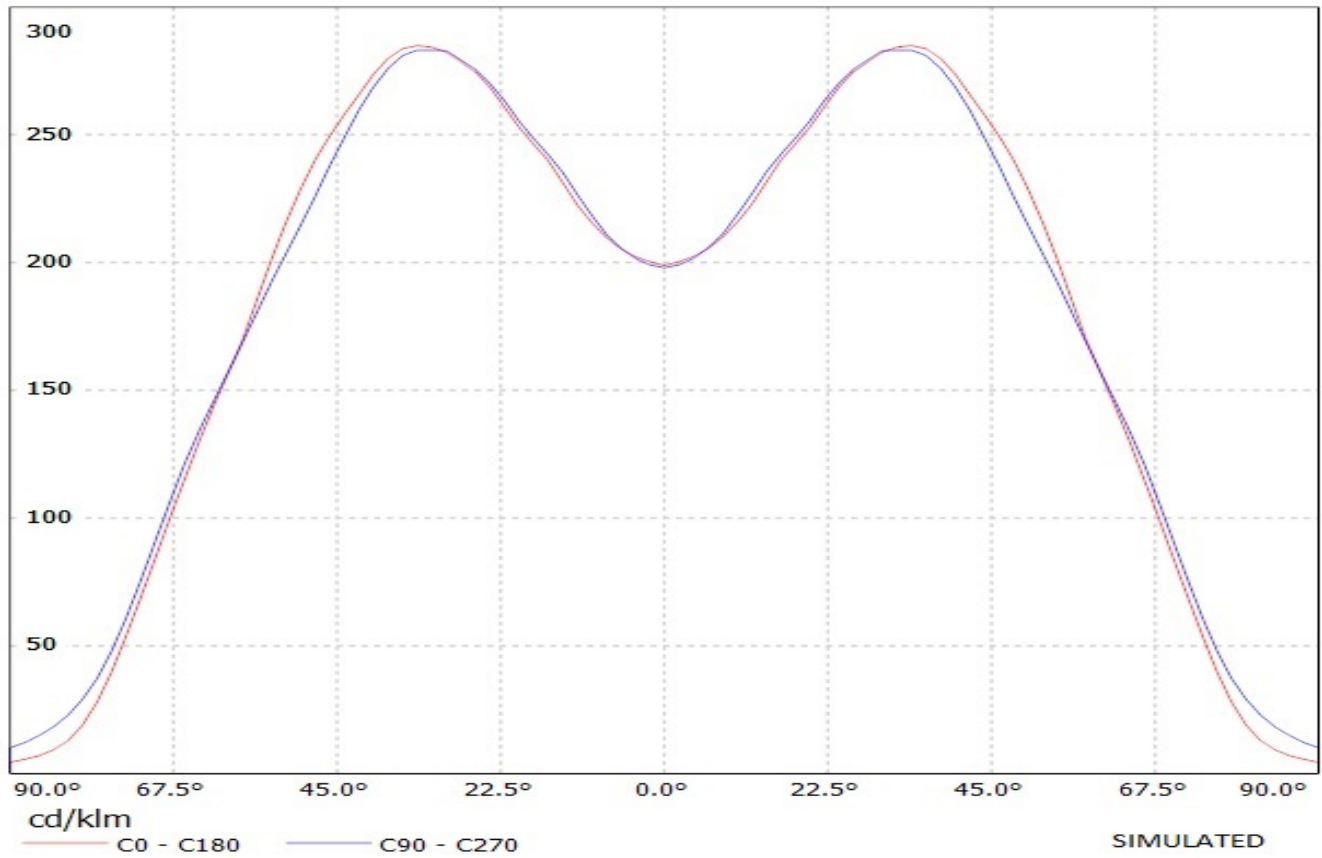

Ledil Oy C11252_Strada-C2-XP C11252_Strada-C2-XP / LDC (Linear)

Luminaire: Ledil Oy C11252_Strada-C2-XP C11252_Strada-C2-XP
Lamps: 1 x Cree XP-E (White)