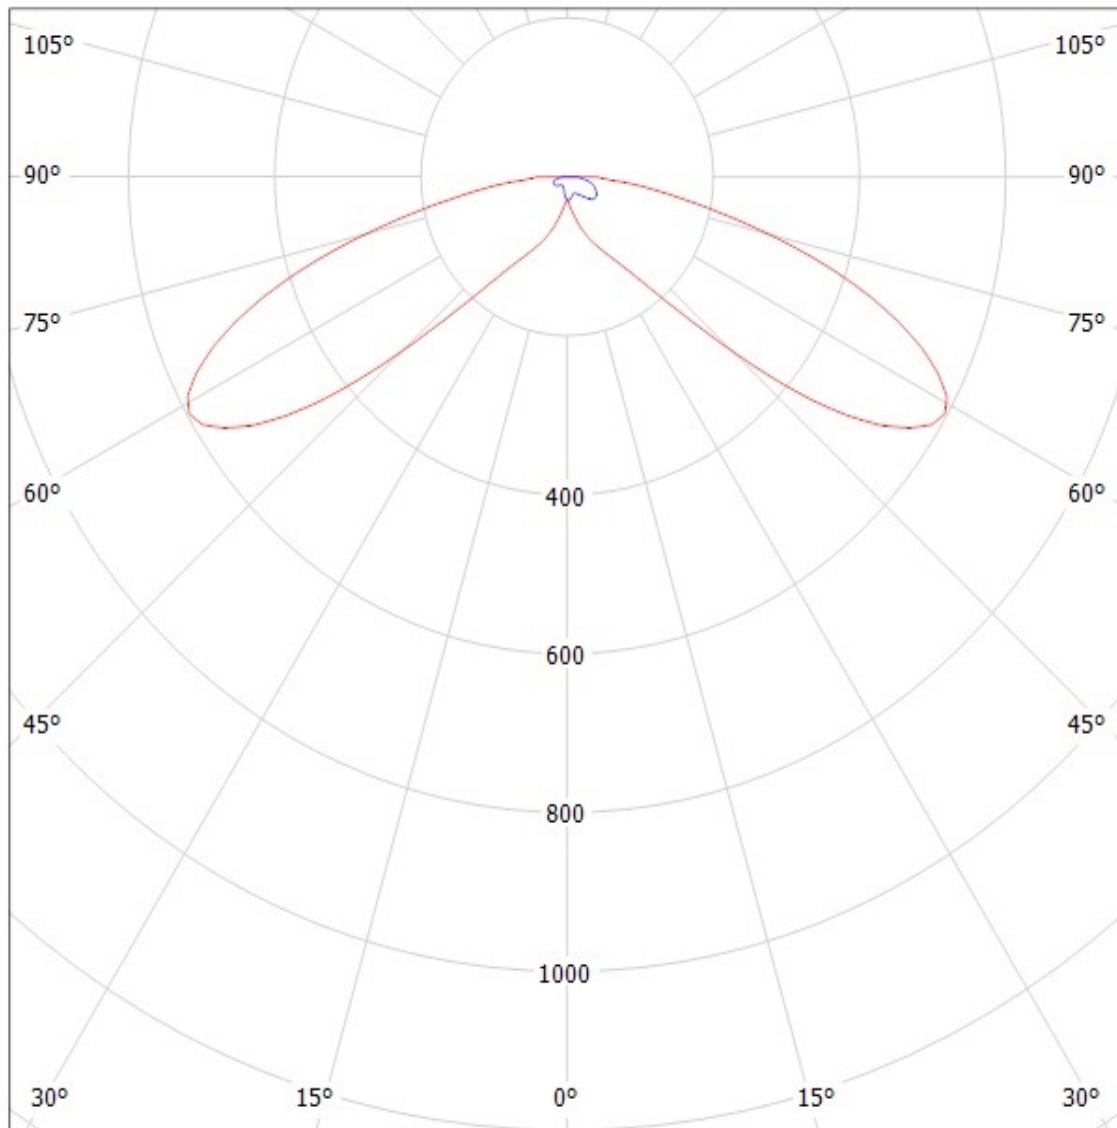

Ledil Oy C11425_Strada-T-DW-XP C11425_Strada-T-DW-XP / LDC (Polar)

Luminaire: Ledil Oy C11425_Strada-T-DW-XP C11425_Strada-T-DW-XP

Lamps: 1 x Cree XP-E (White)

cd/klm

— C0 - C180 — C90 - C270

SIMULATED