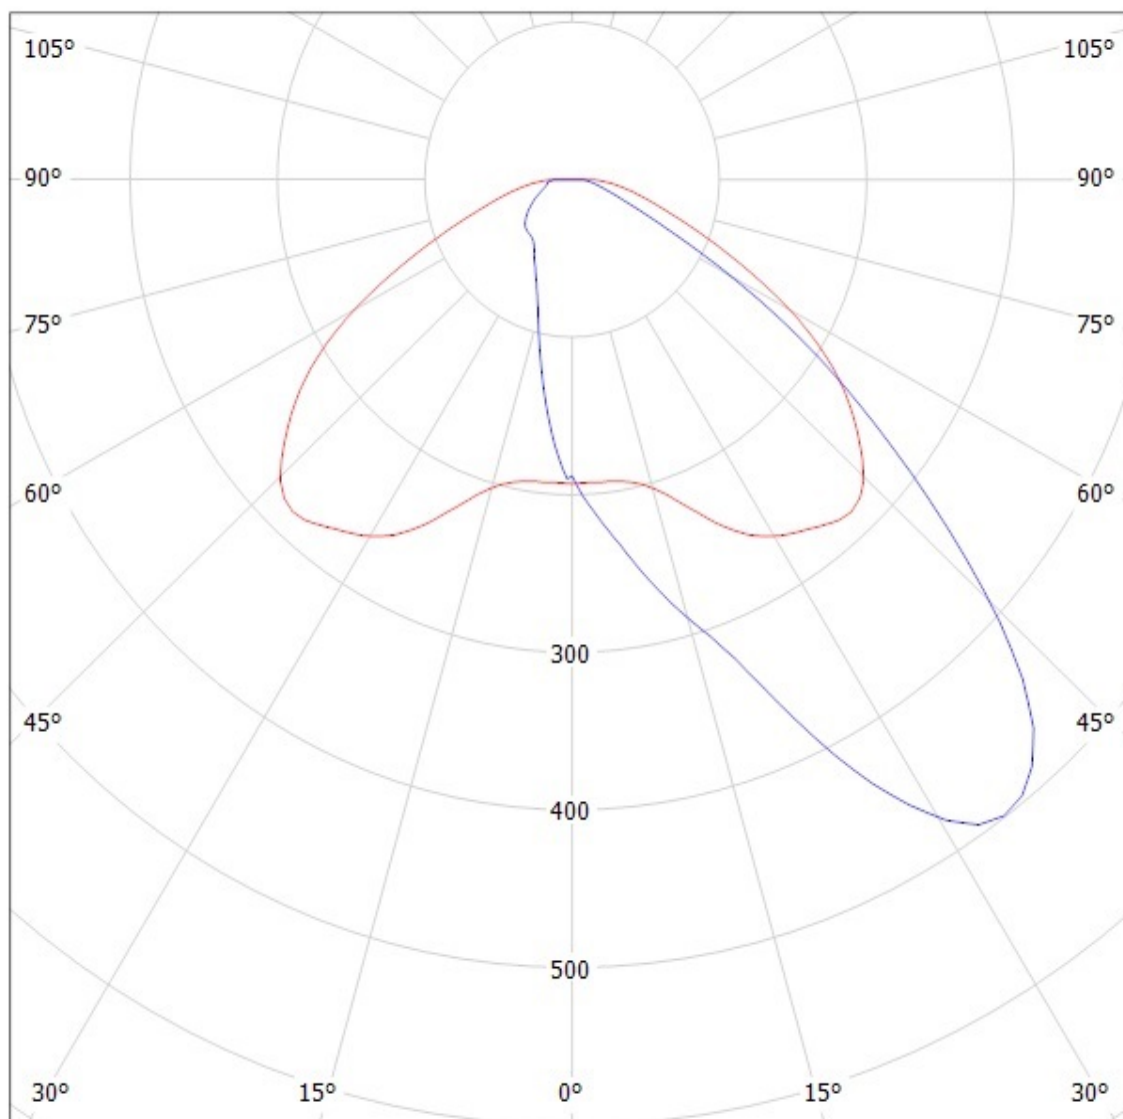

Ledil Oy C11415_Strada-T-DN-XP C11415_Strada-T-DN-XP / LDC (Polar)

Luminaire: Ledil Oy C11415_Strada-T-DN-XP C11415_Strada-T-DN-XP

Lamps: 1 x Cree XP-E (White)

cd/klm

— C0 - C180

— C90 - C270

SIMULATED