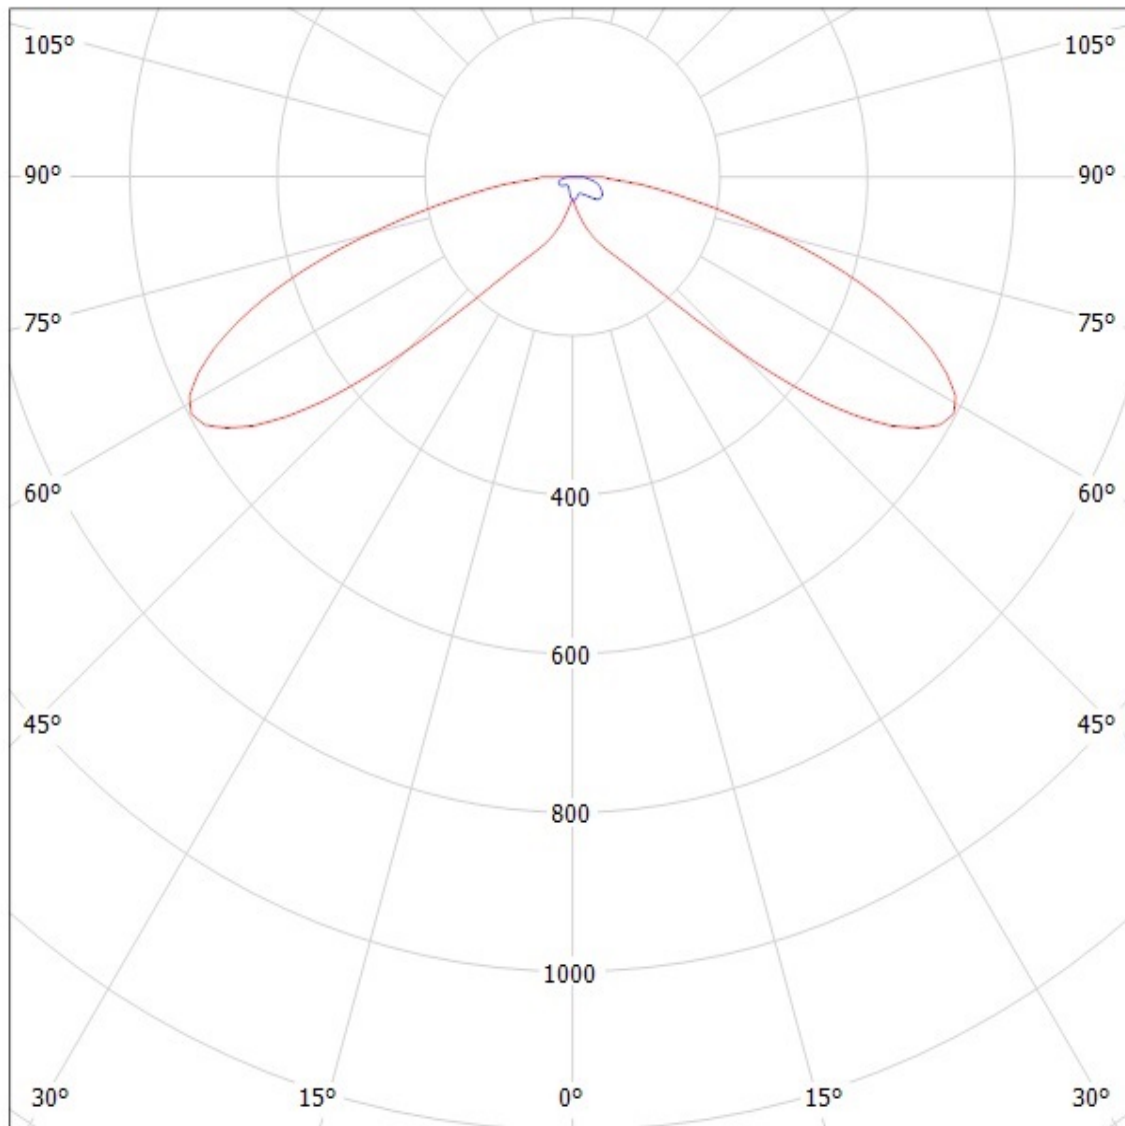

Ledil Oy C11425_Strada-T-DW-XP C11425_Strada-T-DW-XP / LDC (Polar)

Luminaire: Ledil Oy C11425_Strada-T-DW-XP C11425_Strada-T-DW-XP
Lamps: 1 x Cree XP-E (White)

cd/klm

— C0 - C180 — C90 - C270

SIMULATED