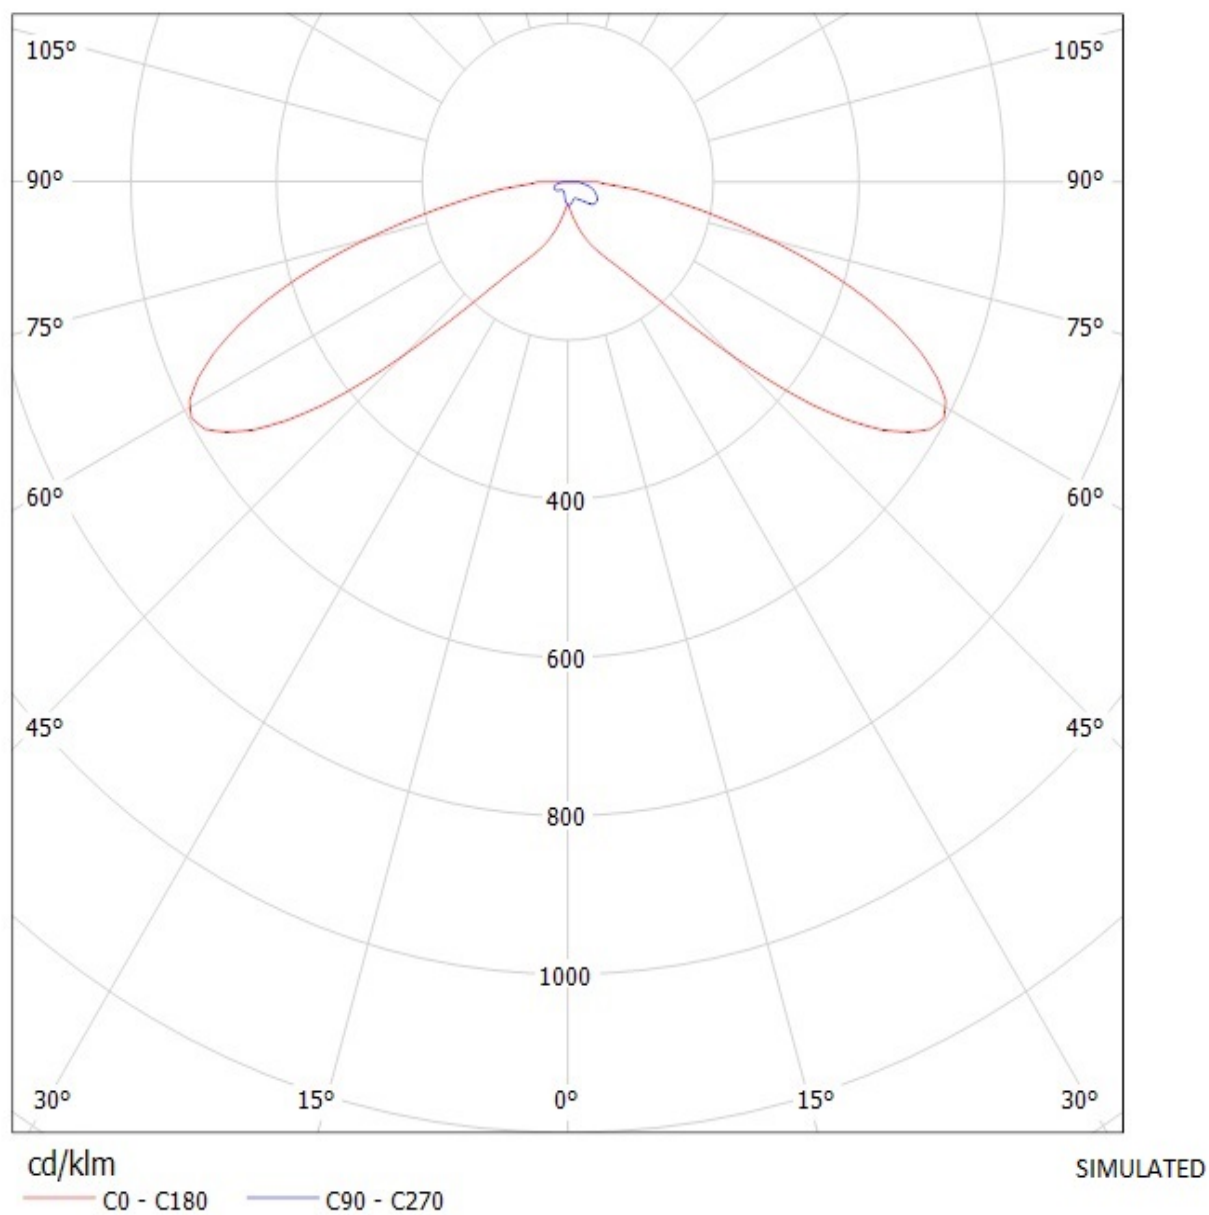

Lamps: 1 x Cree XP-E (White)

cd/klm

— C0 - C180

— C90 - C270

SIMULATED

Ledil Oy C11425_Strada-T-DW-XP C11425_Strada-T-DW-XP / LDC (Polar)

Luminaire: Ledil Oy C11425_Strada-T-DW-XP C11425_Strada-T-DW-XP

Lamps: 1 x Cree XP-E (White)