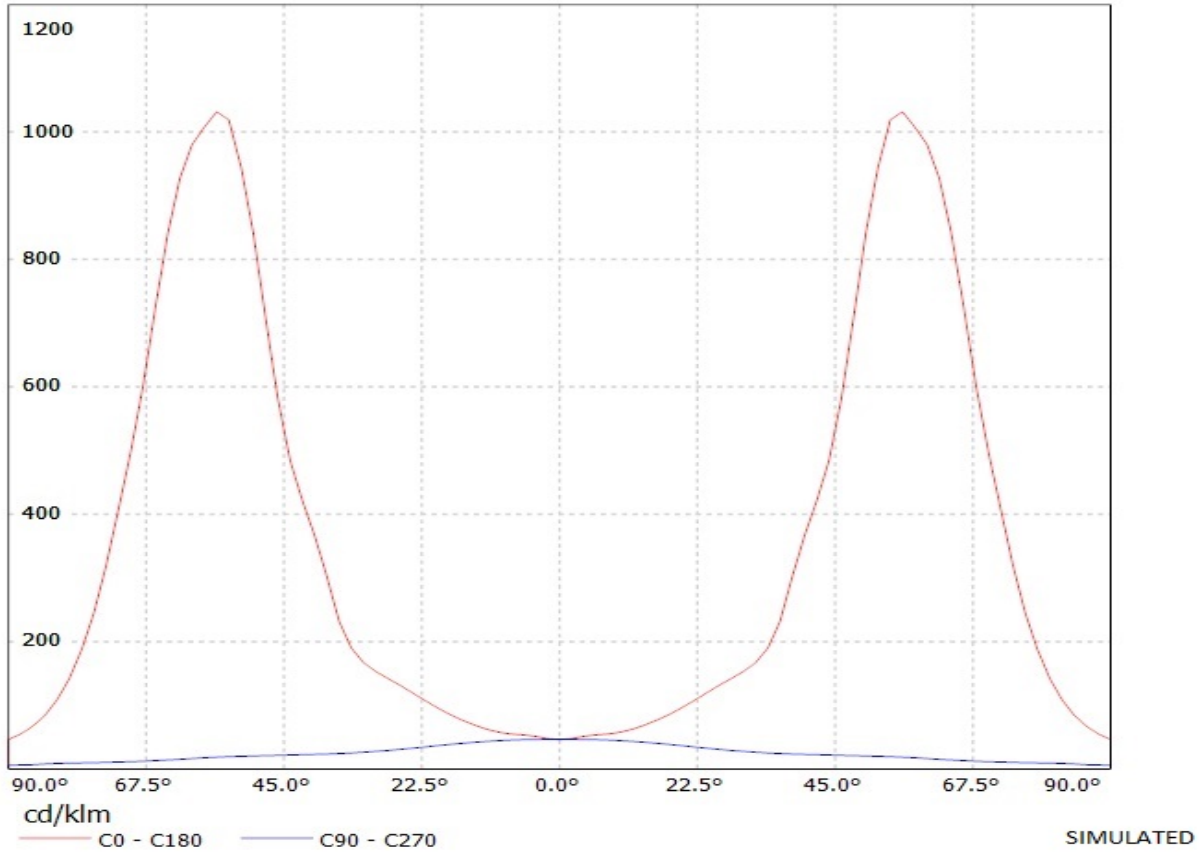

Ledil Oy C11255_Strada-DW-XP C11255_Strada-DW-XP / LDC (Linear)

Luminaire: Ledil Oy C11255_Strada-DW-XP C11255_Strada-DW-XP
Lamps: 1 x Cree XP-E (White)