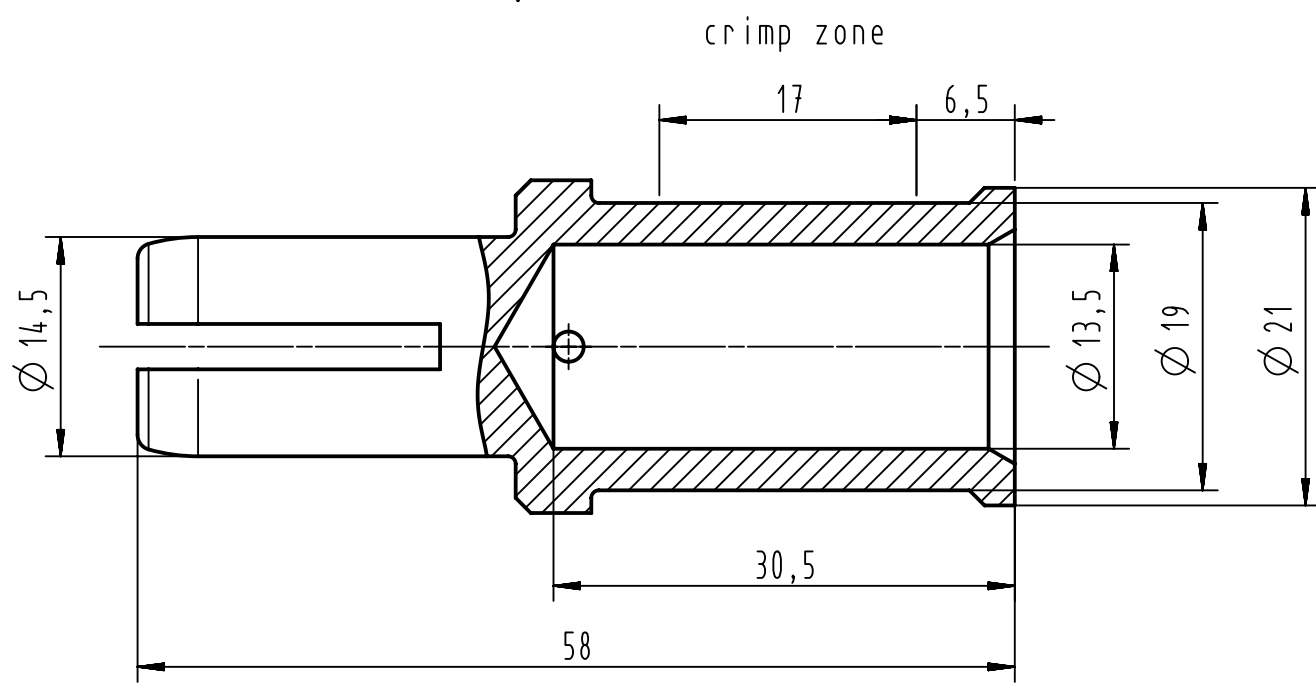

1 2 3 4 5 6

A  
B  
C  
D

Assembly notes see catalog

crimp zone acc. to DIN EN 46235  
indicator 18

For stranded fine wire acc. to VDE 0295 class 5 / IEC 60228 class 5  
wire gauge: 95mm<sup>2</sup>

	All rights reserved Department EL PD - DE HARTING Electric GmbH & Co. KG D-32339 Espelkamp	All Dimensions in mm Original Size DIN A4		Scale 2:1	Free size tol.	Ref. Sub.
		Created by FINKEV	Inspected by MOOR	Standardisation SCHMIDTM	Date 2013-02-13	State Final Release
Title Han TC350 male contact 95sqmm						Rev. A
Type TB		Number 09 11 000 6143				Page 1/1